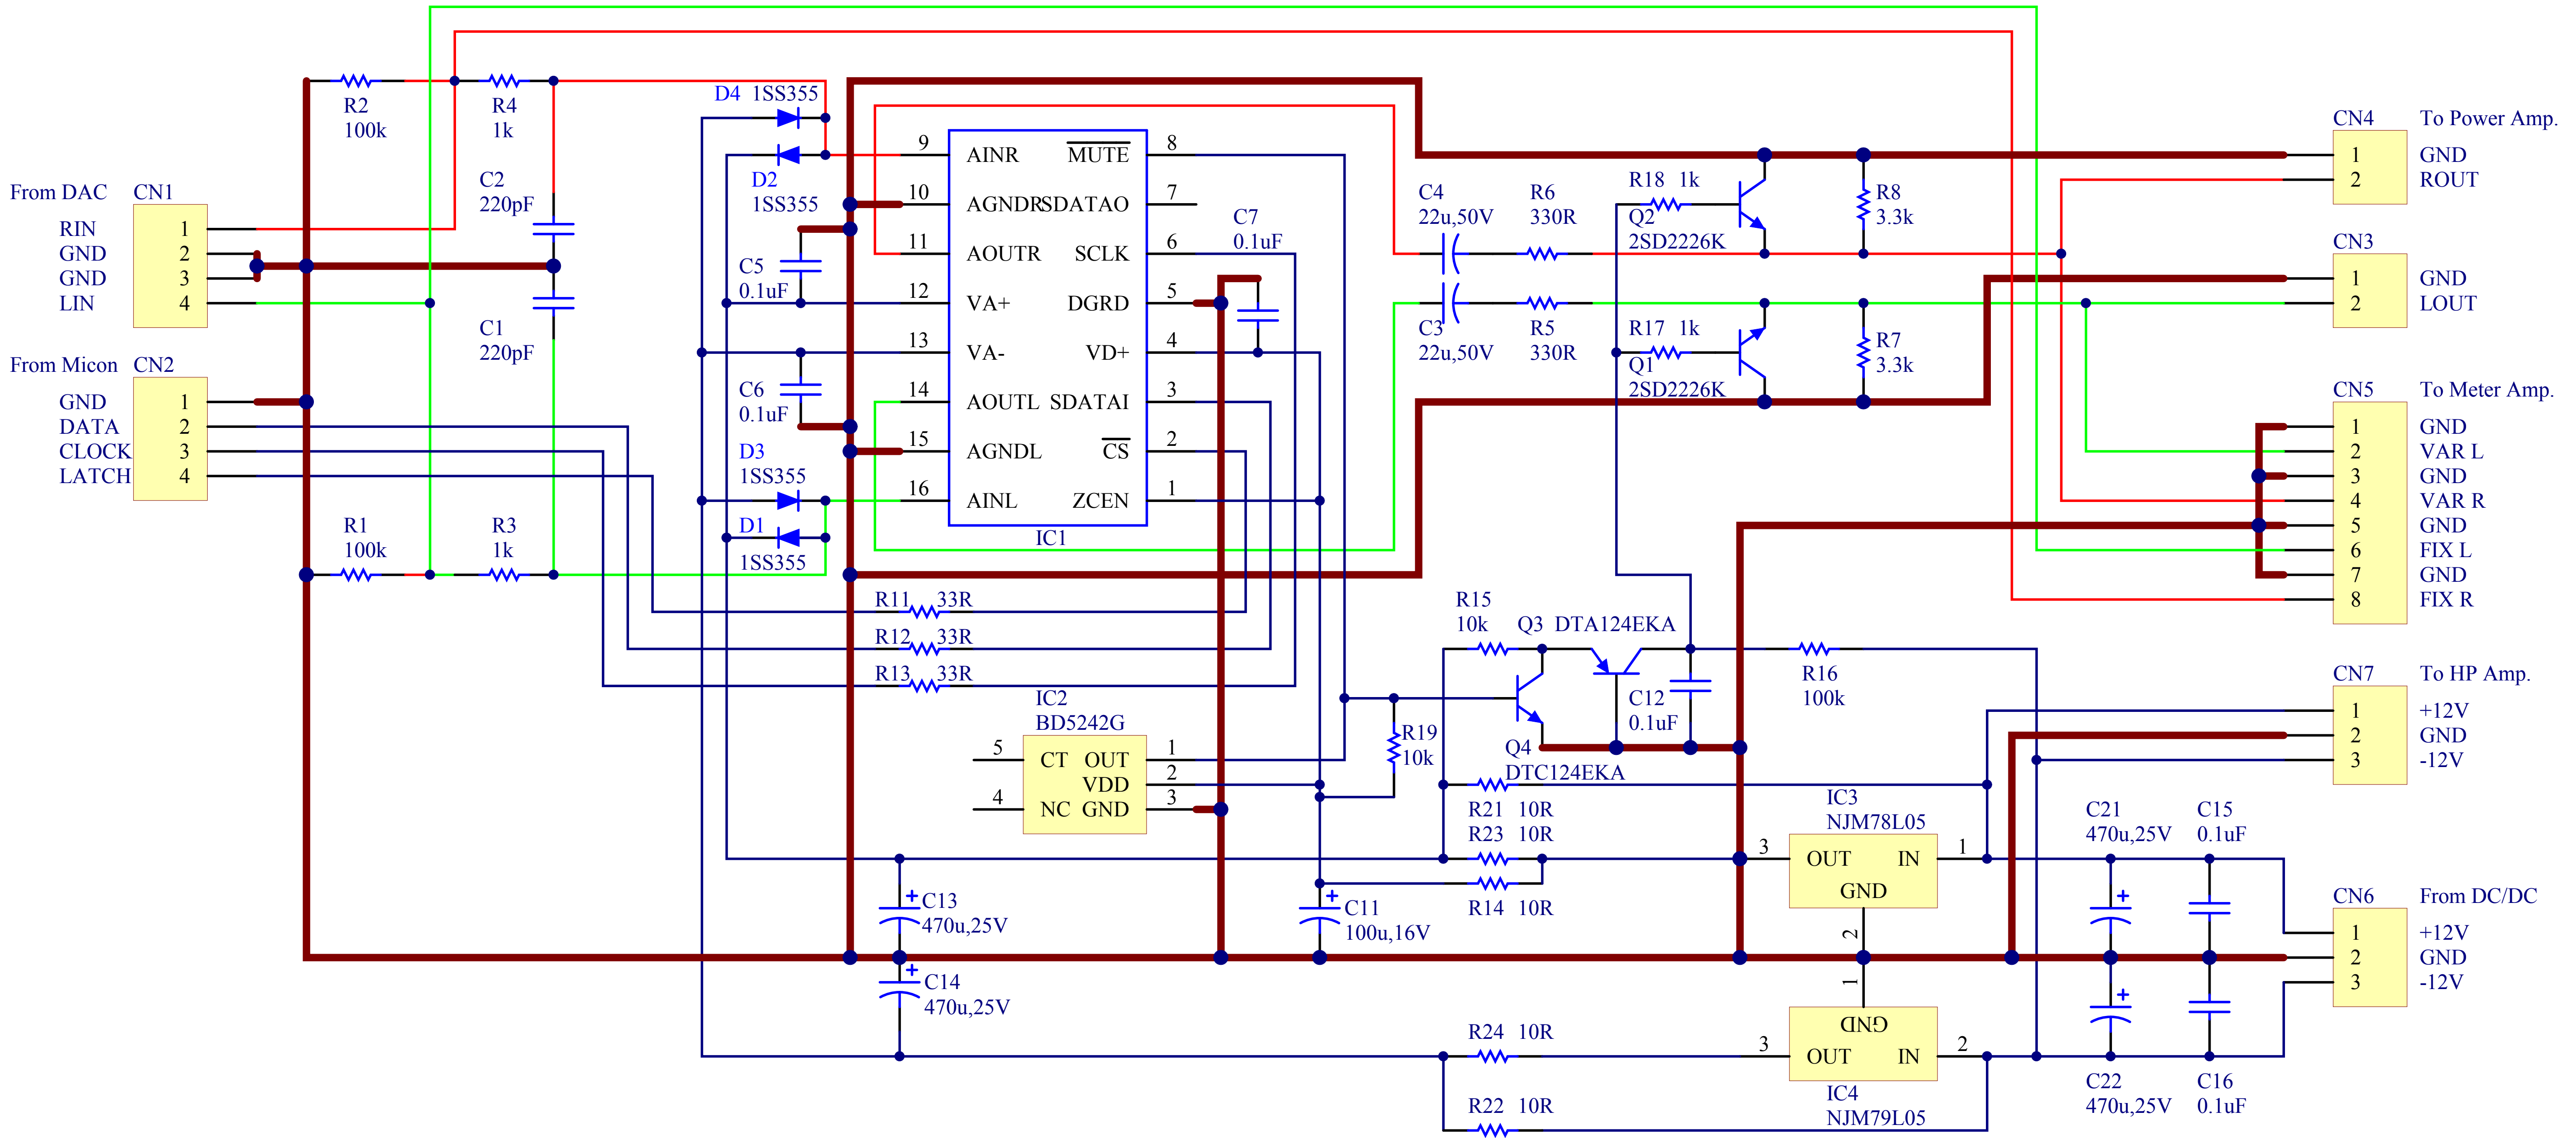

LV-1.0 Volume

IC1	R21, R22	R23, R24	IC4
CS3310KS, PGA2311UA	NA	USE	USE
PGA2310UA	USE	NA	NA

Title			LV-1.0 Volume		
Size	Number		Revision		
A4			4.0		
Date:	2011/12/31		Sheet of		
File:	D:\LV\LV-1 Volume Rev4_0.SchDoc		Drawn By:		